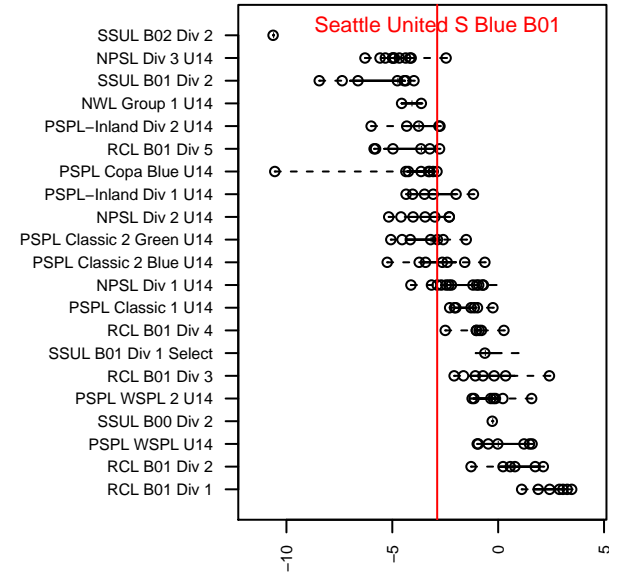

Seattle United S Blue B01

Seattle United Regional
 Seattle, WA
 B01 total strength=962
 attack=1.69 defense=1.81
 fall league = NPSL Div 1 U14

alt names used:
 Seattle United South B01 Blue
 Seattle United South B01 Blue
 22 Seattle United South B01 Blue
 SU South Blue
 Seattle United South Blue [B01]

Venues played:
 2015 Seattle United Cup BU14
 2015 Pacific Coast Challenge U14
 2015 Xtreme Cup BU14 Gold
 2015 NPSL Division 1 U14
 2015 Founders Cup B01

Seattle United S Blue B01
 Dots are actual minus expected GF (blue circles) and GA (red triangles).
 Blue line is smoothed change in attack strength. Red is smoothed change in defense strength.

**attack and defense variance (black dot)
relative to other teams
and top 10 in region**

**attack and defense rating
relative to others at age
and all opponents in last 13 months**

Performance relative to 13 month average